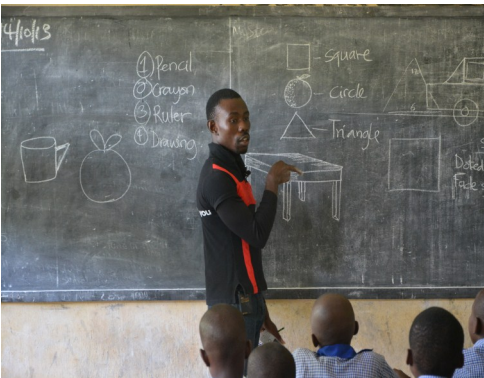

2013 CSR ACTIVITIES

BACK TO SCHOOL DRIVE AT LEA PRIMARY SCHOOL AREA 1 ABUJA

2013 CSR ACTIVITIES

BACK TO SCHOOL DRIVE AT GOVERNMENT SECONDRY SCHOOL KABUSA

2013 CSR ACTIVITIES

TIME FOR MONEY EXERCISE AT LEA PRIMARY SCHOOL AREA 1 ABUJA

CAKE MAKING

BEAD MAKING

2013 CSR ACTIVITIES

TIME FOR MONEY EXERCISE AT LEA PRIMARY SCHOOL AREA 1 ABUJA

DRAWING AND PAINTING

CONSRUCTION

2013 CSR ACTIVITIES

TIME FOR MONEY EXERCISE AT LEA PRIMARY SCHOOL AREA 1 ABUJA